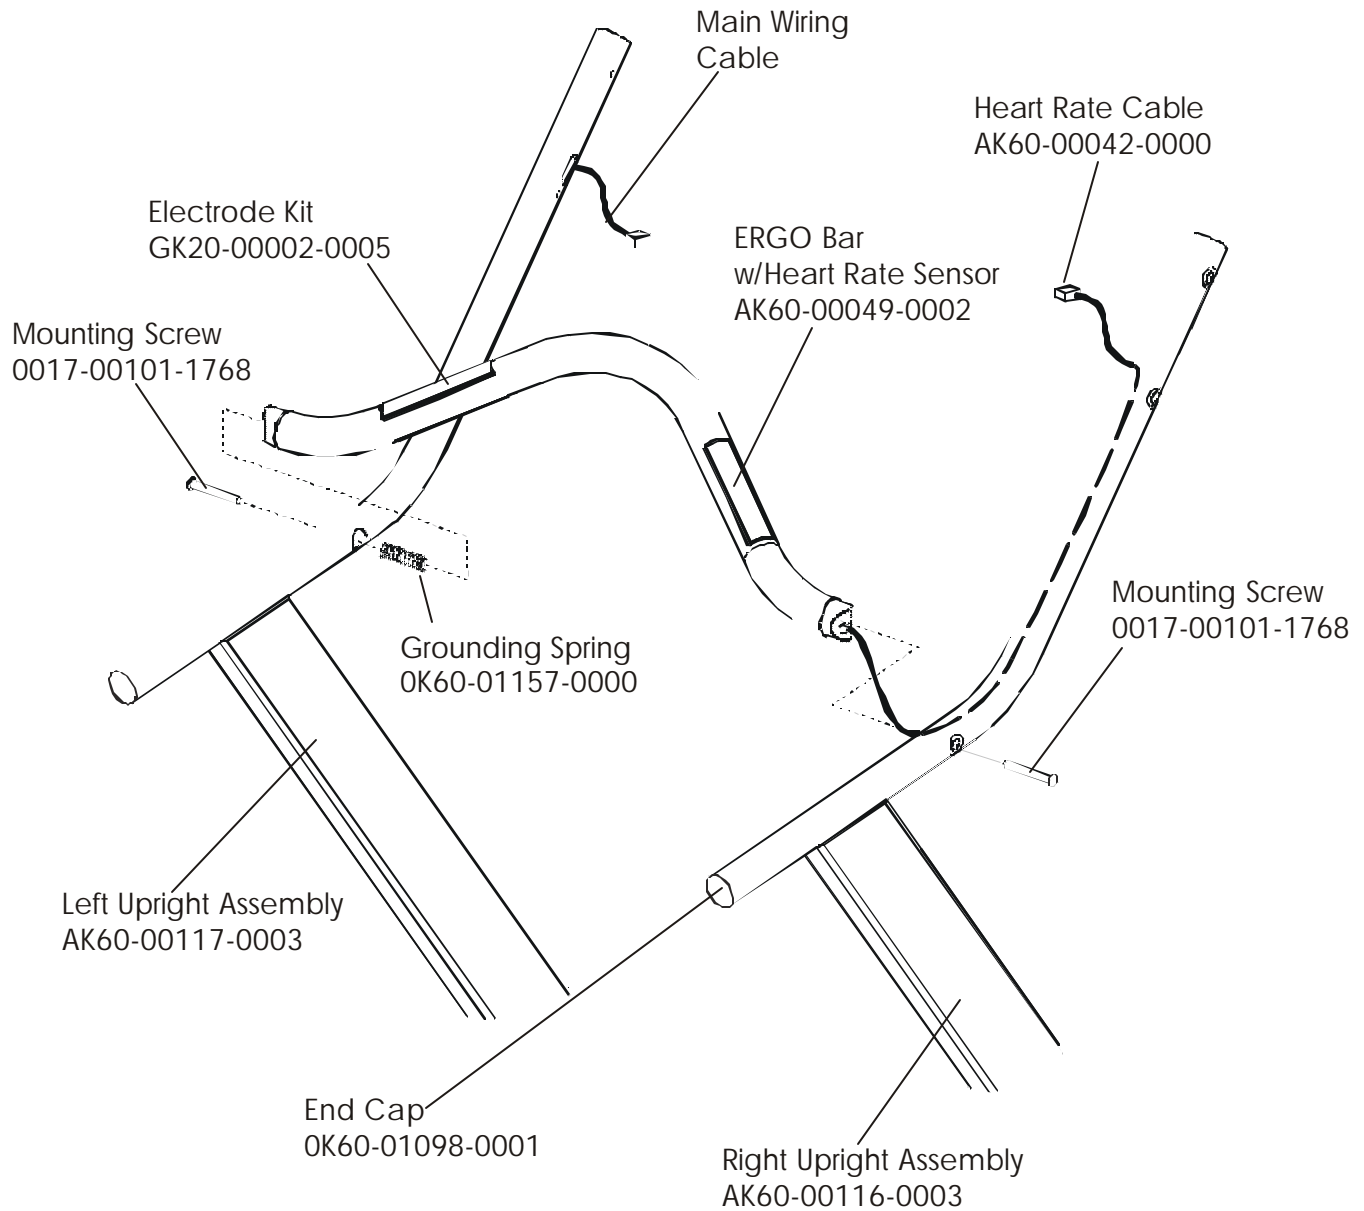

ARCTIC SILVER 91TW
Console Assembly (3 of 3)

91TW-0XXX-02
S/N WTF100000 and up

ARCTIC SILVER 91TW
Motor Cover, Leveler and End Caps

91TW-0XXX-02
S/N WTF100000 and up

ARCTIC SILVER 91TW
Ergo Bar and Upright Assembly

91TW-0XXX-02
S/N WTF100000 and up

ARCTIC SILVER 91TW
Accessory Trays

91TW-0XXX-02
S/N WTF100000 and up

ARCTIC SILVER 91TW
Belt, Deck and Rollers

91TW-0XXX-02
S/N WTF100000 and up

ARCTIC SILVER 91TW
Lifesprings and Anti-Static Tinsel